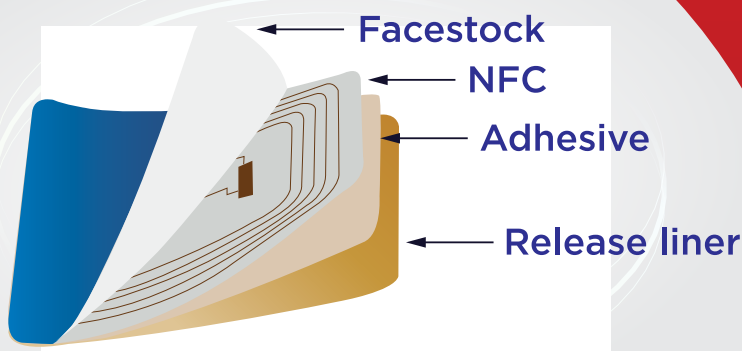

STRUCTURE OF TAPSEE LABEL